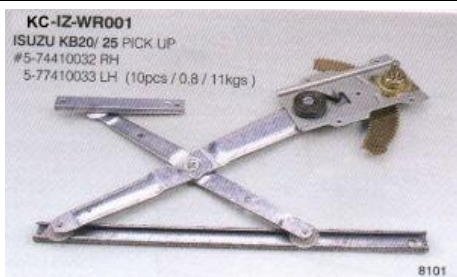

4x4 Pick Up

KC-LR9009A

LAND ROVER RANGE ROVER4 13'- FR WINDOW REGULATOR(W/O MOTOR)

LR057336

KC-LR9017

LAND ROVER FREELANDER2/LR2 06'-FR

LR060134

WINDOW REGULATOR(W/O MOTOR)

KC-JP9008

JEEP GRAND CHEROKEE 05'-10'

WINDOW REGULATOR FL

POWER

4589171AH

KC-JP9041

JEEP PATRIOT 07'-11'

WINDOW REGULATOR RR

POWER W/O MOTOR

68002892AA

KC-IZ-WR001

ISUZU KB20/ 25 PICK UP

#5-74410032 RH

5-77410033 LH (10pcs / 0,8 / 11kgs)

KC-IZ-WR001

ISUZU KB-20 KB-25 PICK UP